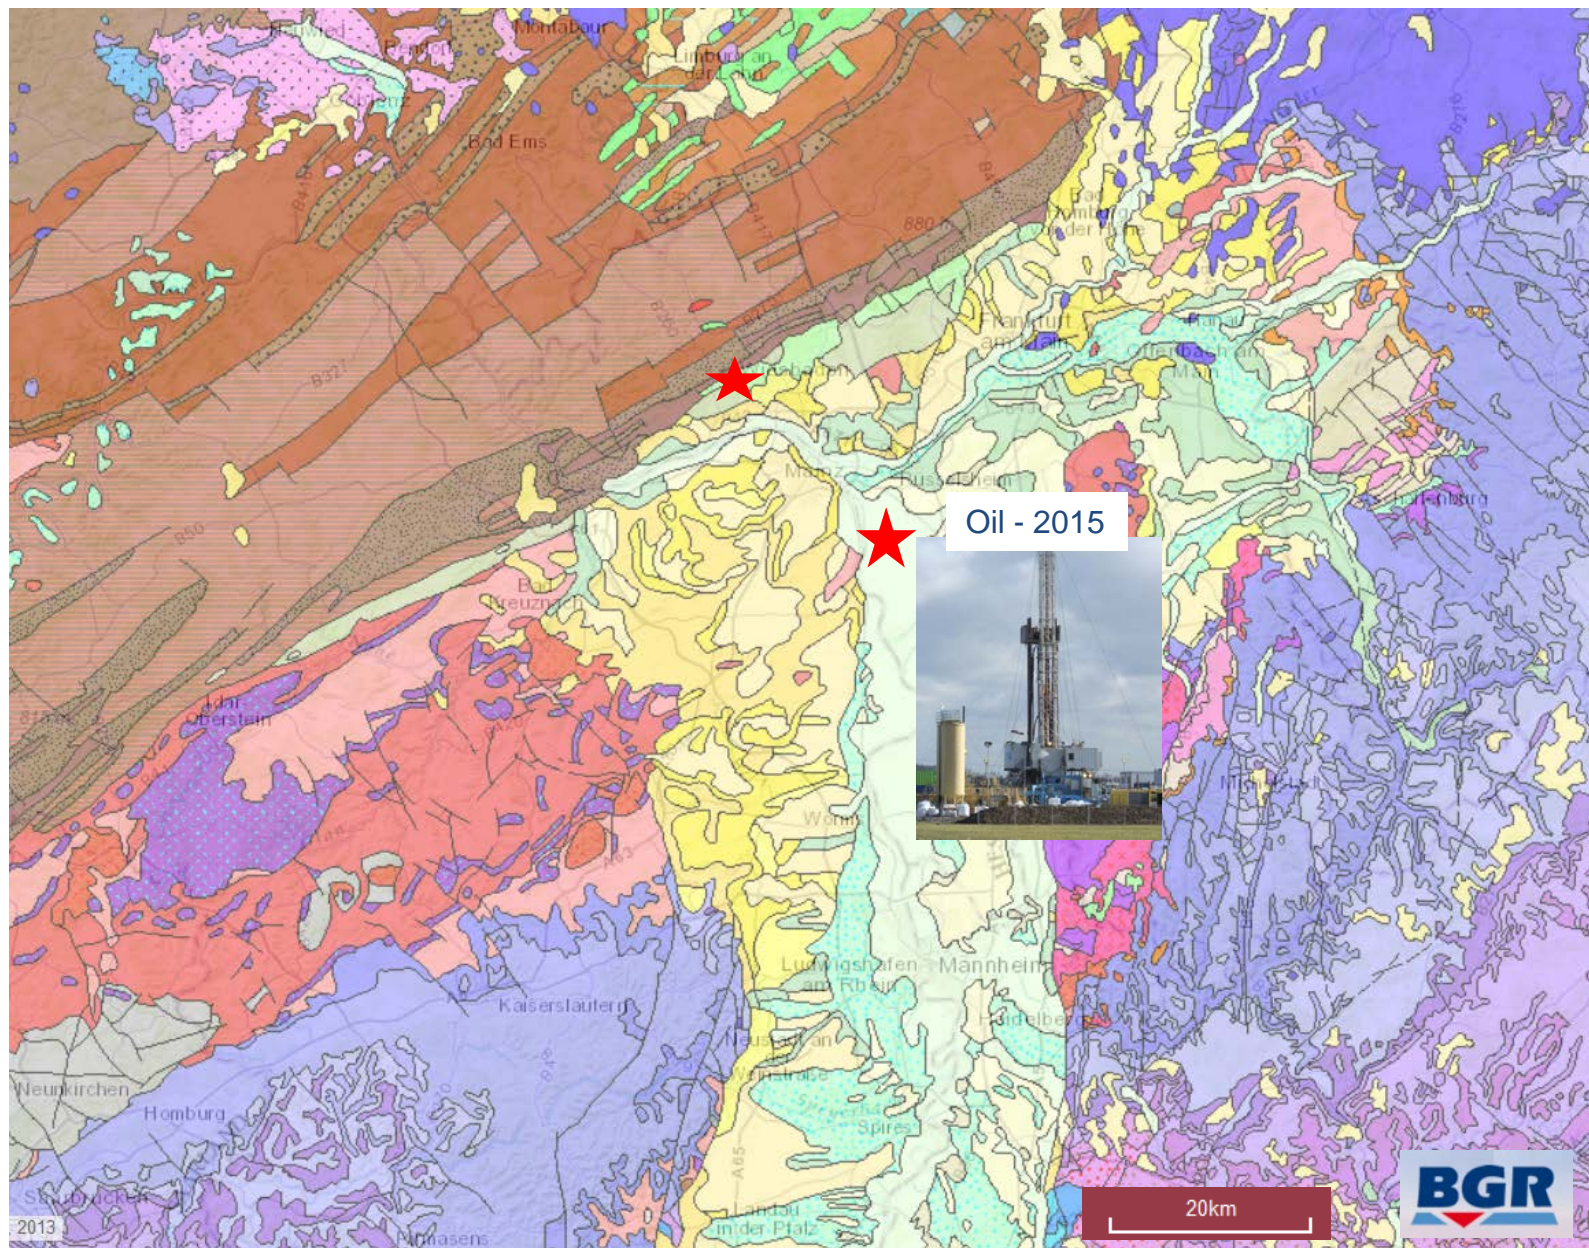

Hessian Agency for Nature Conservation, Environment and Geology